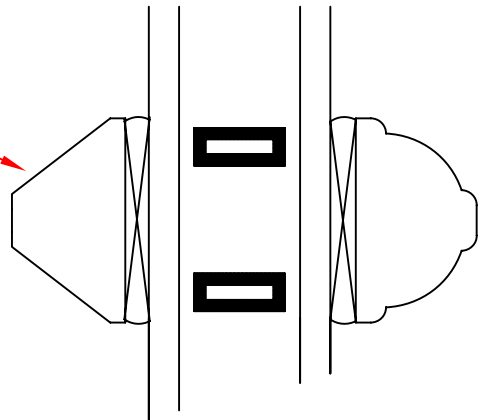

Pressure Bonded Astragal
(Without Inserted Spacer Bar)

Pressure Bonded Astragal
(With Inserted Spacer Bar)

T50-18
A 50mm Astragal suite
to 57mm thick sashes with
a 18mm rebate.