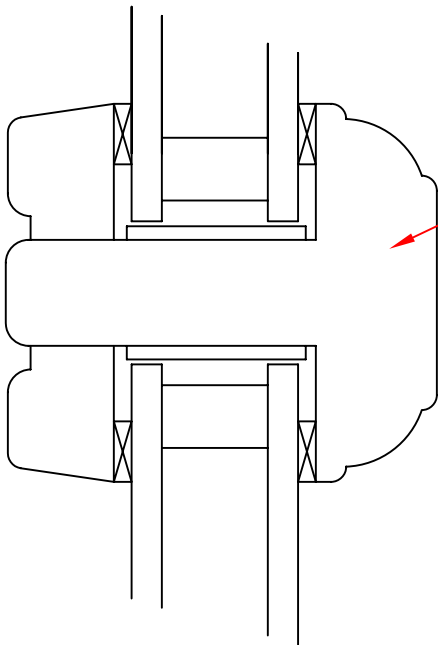

Pressure Bonded Astragal
(Without Inserted Spacer Bar)

Pressure Bonded Astragal
(With Inserted Spacer Bar)

T50-18
A 50mm Astragal suite
to 57mm thick sashes with
a 18mm rebate.